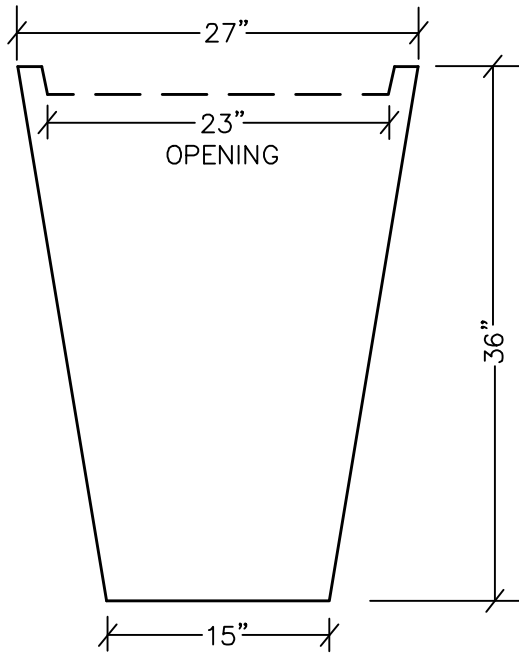

CAIRO PLANTER  
MODEL NUMBER 1K-2736

TOP VIEW

SIDE VIEW